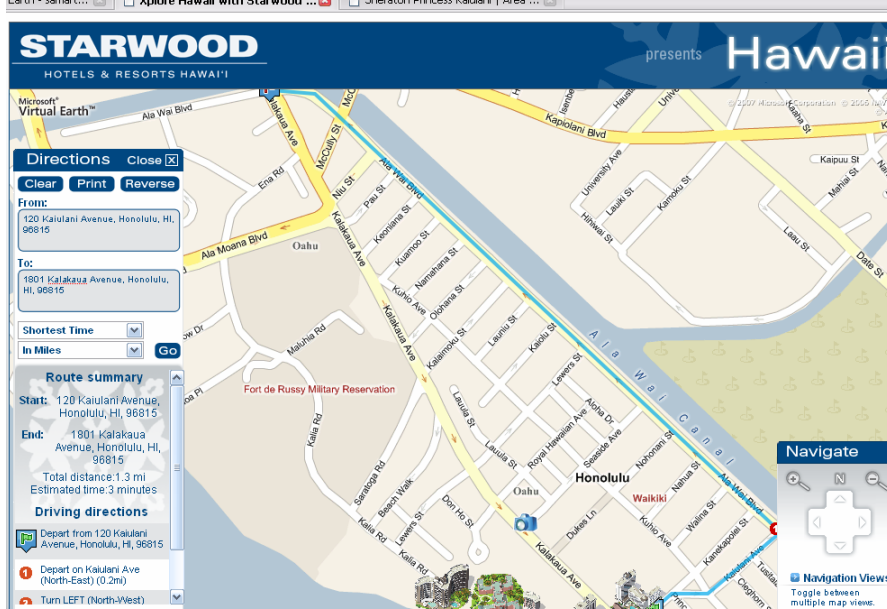

Sheraton Princess Kaiulani – Honolulu Convention Center

The Hawaii Convention Center combines the modern requirements of a state-of-the-art meeting facility with the beauty, comfort and culture that Hawaii is known for.

Route summary

Start: 120 Kaiulani Avenue, Honolulu, HI, 96815

End: 1801 Kalakaua Avenue, Honolulu, HI, 96815

Total distance: 1.3 mi

Estimated time: 3 minutes

Driving directions

Depart from 120 Kaiulani Avenue, Honolulu, HI, 96815

1 Depart on Kaiulani Ave (North-East) (0.2mi)

2 Turn LEFT (North-West) onto Ala Wai Blvd (1mi)

Arrive at 1801 Kalakaua Avenue, Honolulu, HI, 96815